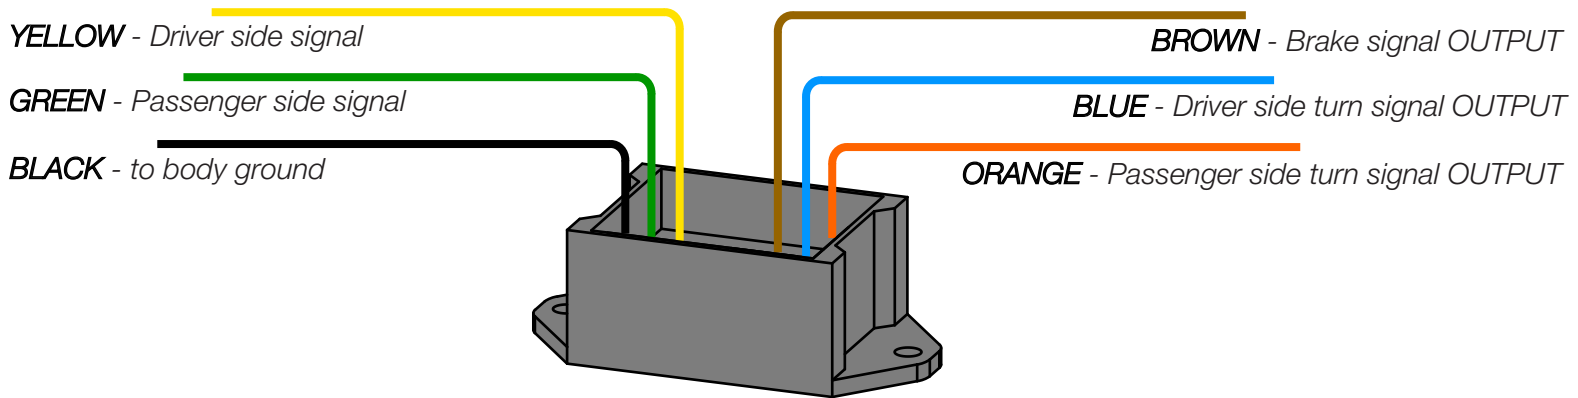

DIGI-TAILS

TAILLIGHT SIGNAL SEPARATOR

PN: DT-TSS

The DIGI-TAILS Taillight Signal Separator will convert the Passenger and Driver signals with no dedicated brake light signal and output a driver side turn signal, passenger side turn signal, and Brake light